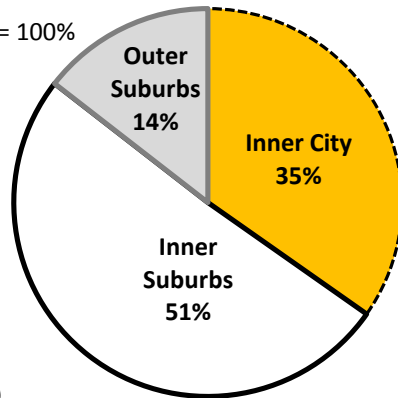

Percentage of the Total Immigrant Population in the Inner City, Inner Suburbs and Outer Suburbs and Percentage of the Population Immigrant by Census Tract, Toronto CMA, 1971 and 2006

Toronto Census Metropolitan Area = 100%

1971

900,000 Immigrants

Inner City
(former City of Toronto)

Inner Suburbs
(former cities of Scarborough, North York, Etobicoke, York, East York)

Outer Suburbs
(the "905 Region" adjacent to the City of Toronto and within the Toronto Census Metropolitan Area)