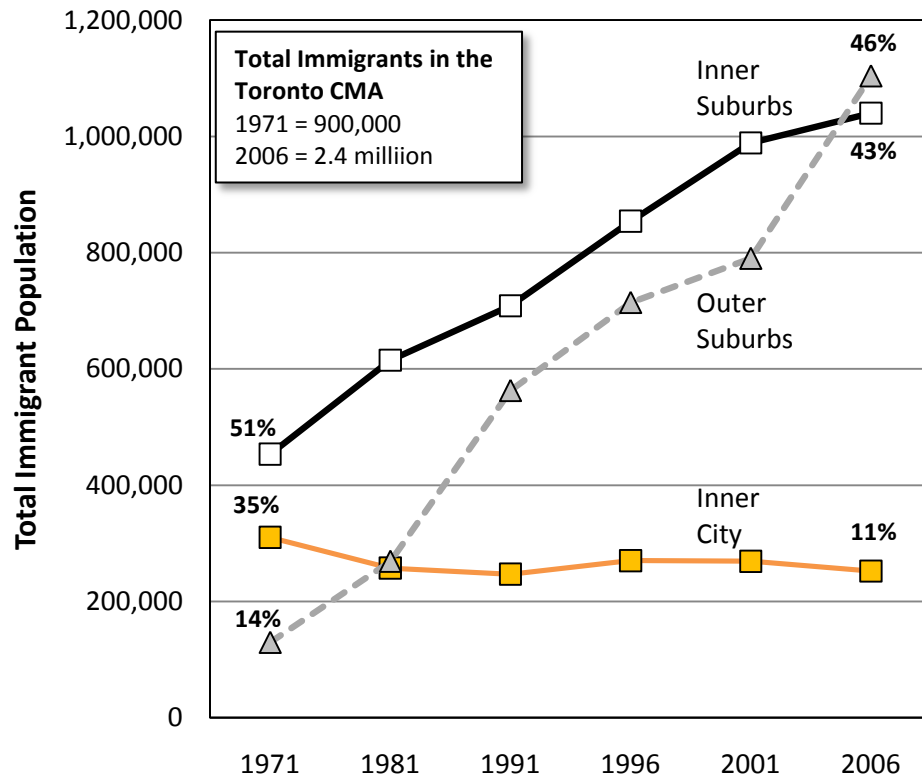

Total Immigrant Population in the Inner City, Inner Suburbs and Outer Suburbs, Toronto CMA, 1971-2006

Percentage shown is the immigrant population of the area as a percentage of the Toronto Census Metropolitan Area total immigrant population.

- Inner City**
(former City of Toronto)
- Inner Suburbs**
(former cities of Scarborough, North York, Etobicoke, York, East York)
- Outer Suburbs**
(the "905 Region" adjacent to the City of Toronto and within the Toronto Census Metropolitan Area)