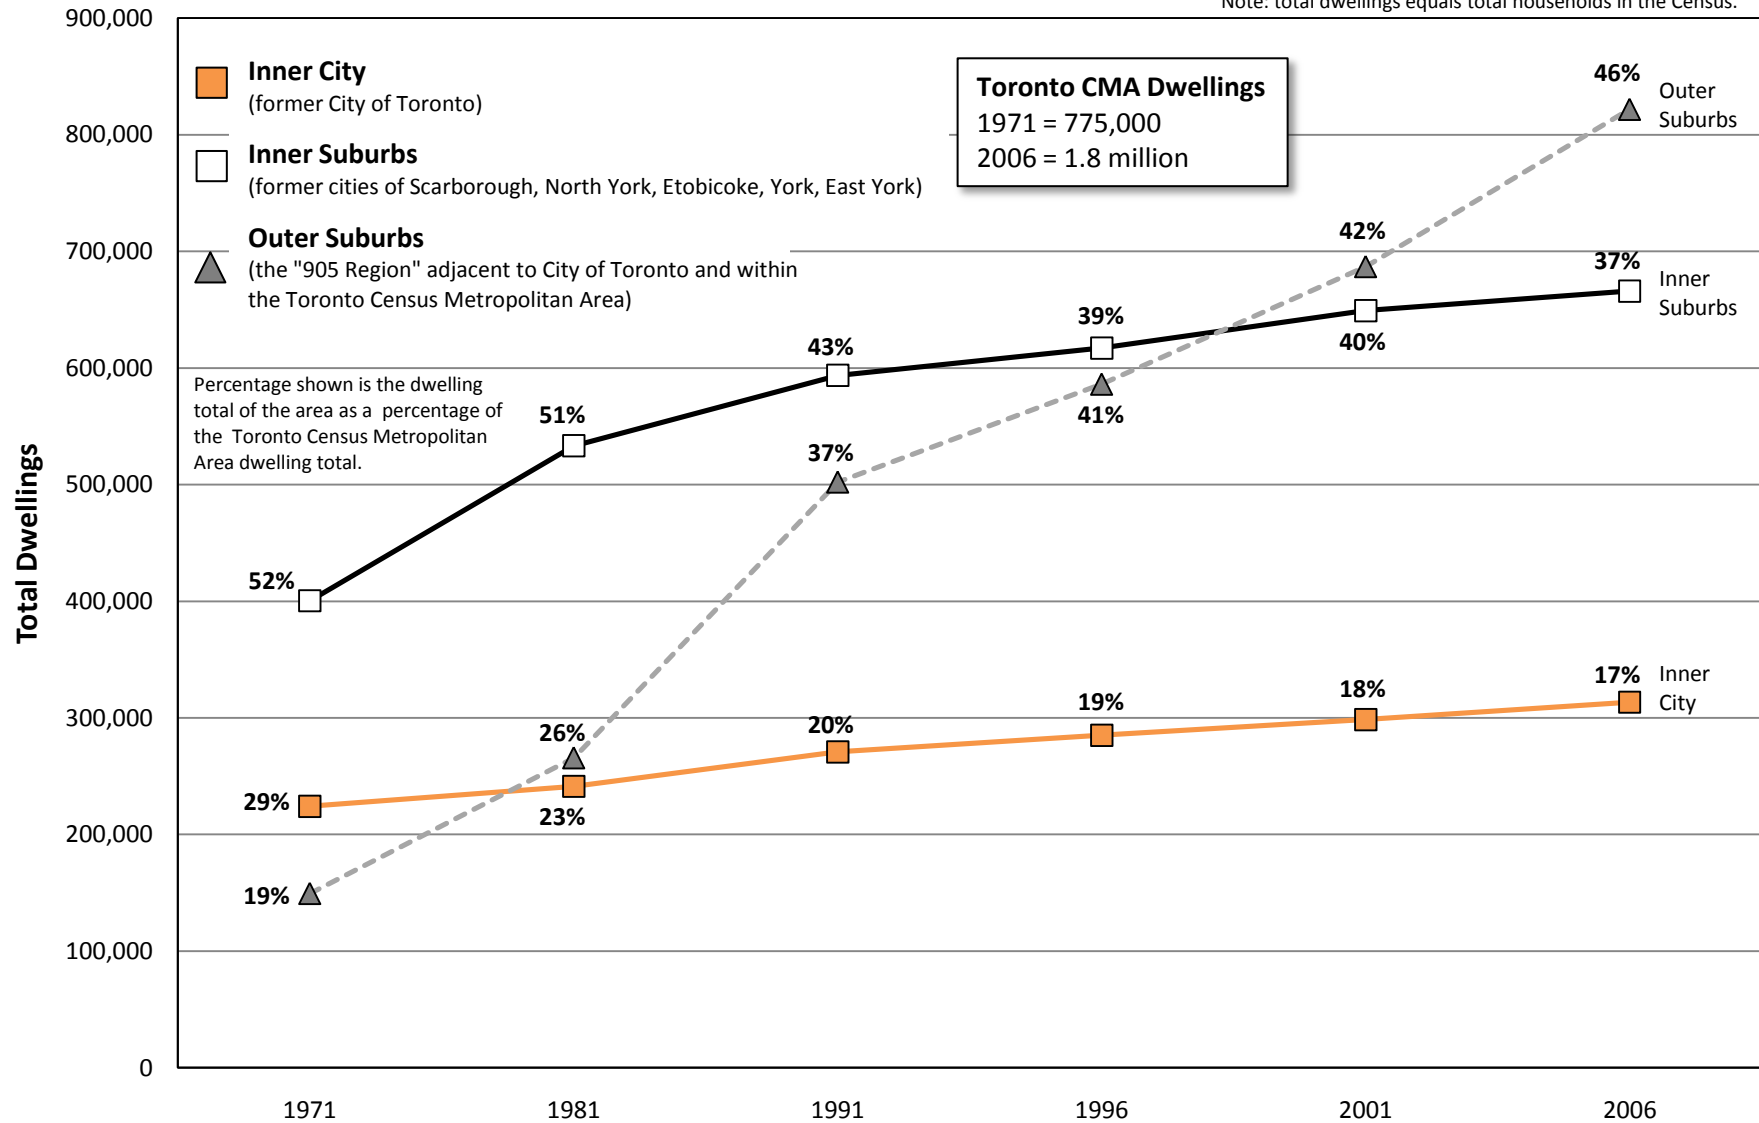

Total Population of Toronto CMA's Inner City, Inner Suburbs and Outer Suburbs 1971-2006

Total Dwellings of Toronto CMA's Inner City, Inner Suburbs and Outer Suburbs 1971-2006

Note: total dwellings equals total households in the Census.

Persons Per Dwelling, Toronto CMA's Inner City, Inner Suburbs and Outer Suburbs 1971-2006

Note: persons per dwelling equals persons per household.

Total Population of Toronto CMA's Inner City, Inner Suburbs and Outer Suburbs 1971-2006

Total Dwellings of Toronto CMA's Inner City, Inner Suburbs and Outer Suburbs 1971-2006

Note: total dwellings equals total households in the Census.

Persons Per Dwelling, Toronto CMA's Inner City, Inner Suburbs and Outer Suburbs 1971-2006