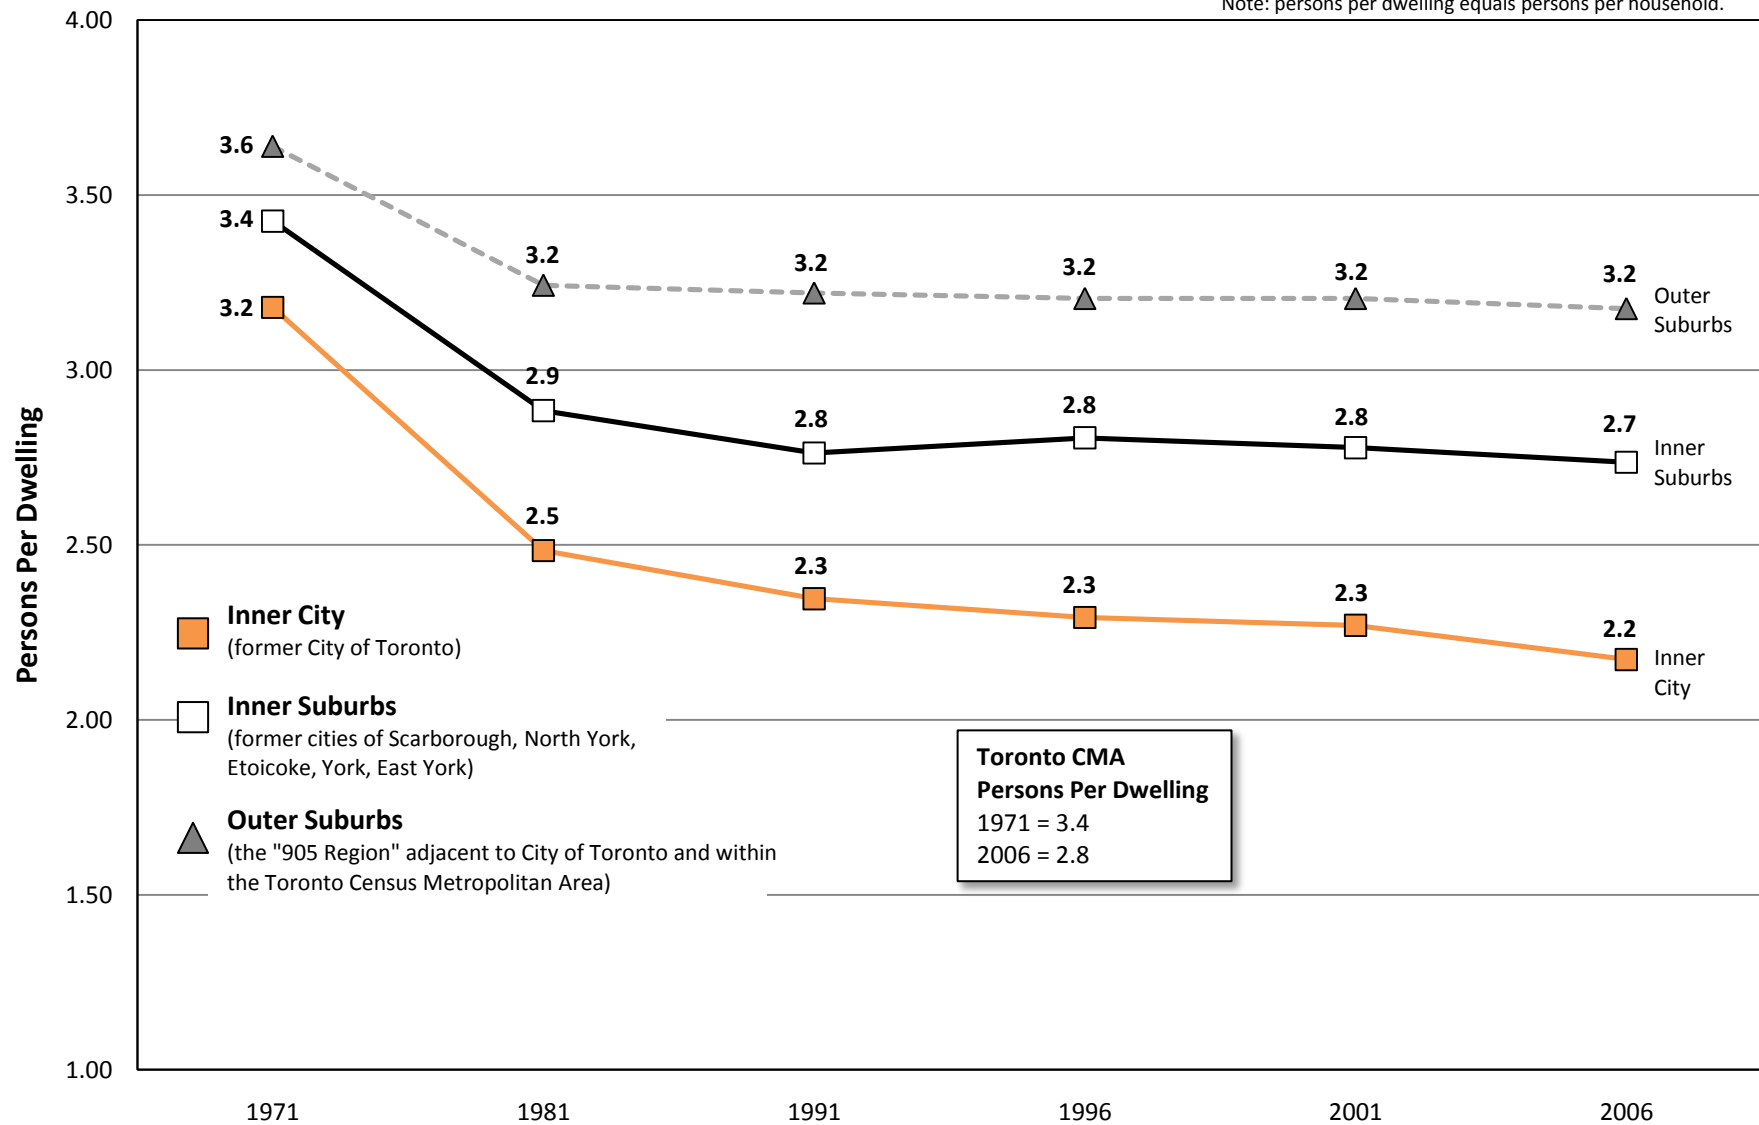

Persons Per Dwelling, Toronto CMA's Inner City, Inner Suburbs and Outer Suburbs 1971-2006

Note: persons per dwelling equals persons per household.