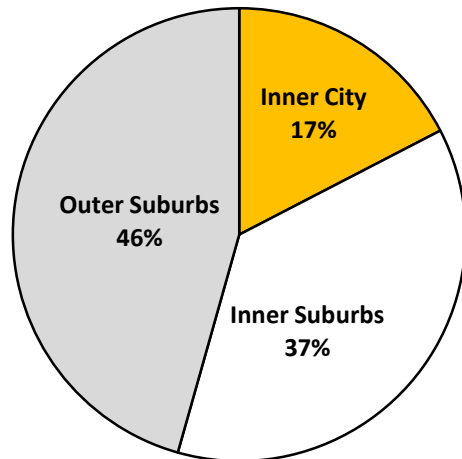

Dwelling Percentage of Toronto CMA's Inner City, Inner Suburbs and Outer Suburbs 1971 and 2006

Toronto Census
Metropolitan Area = 100%

1971

775,000
dwellings

2006

1.8 million
dwellings

- Inner City**
(former City of Toronto)
- Inner Suburbs**
(former cities of Scarborough, North York, Etobicoke, York, East York)
- Outer Suburbs**
(the "905 Region" adjacent to the City of Toronto and