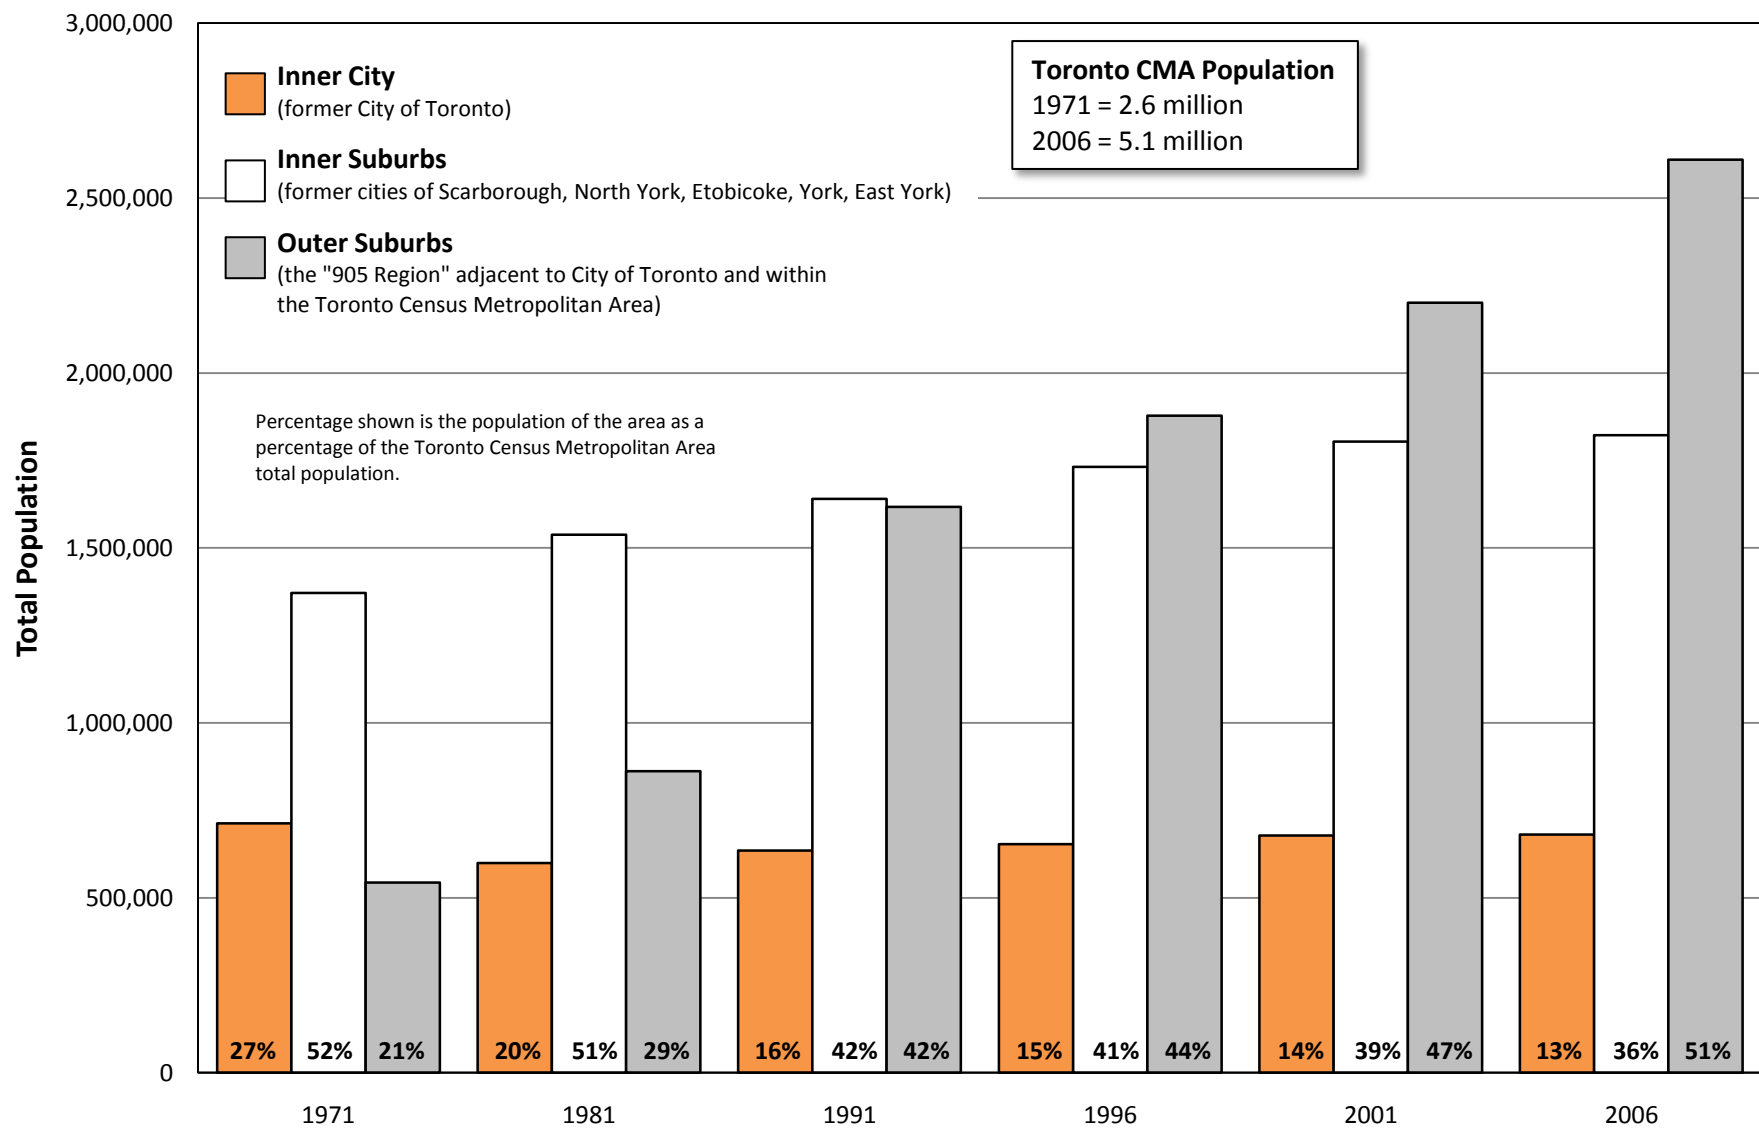

Total Population of Toronto CMA's Inner City, Inner Suburbs and Outer Suburbs 1971-2006

Total Dwellings of Toronto CMA's Inner City, Inner Suburbs and Outer Suburbs 1971-2006

Note: total dwellings equals total households in the Census.

Persons Per Dwelling, Toronto CMA's Inner City, Inner Suburbs and Outer Suburbs 1971-2006

Note: persons per dwelling equals persons per household.

Total Population of Toronto CMA's Inner City, Inner Suburbs and Outer Suburbs 1971-2006