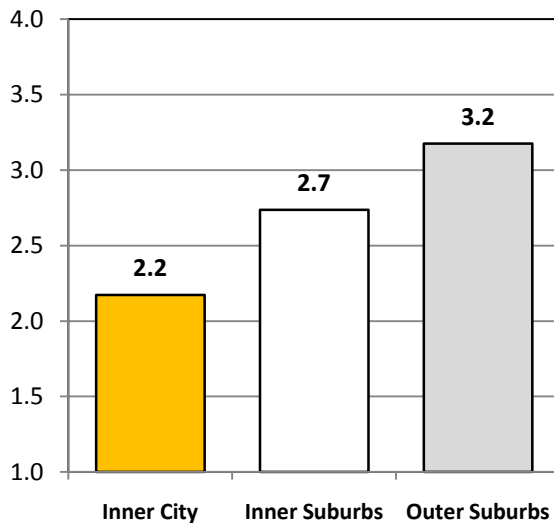

Dwelling Percentage of Toronto CMA's Inner City, Inner Suburbs and Outer Suburbs 1971 and 2006

Toronto Census
Metropolitan Area = 100%

1971

775,000
dwellings

2006

1.8 million
dwellings

- Inner City**
(former City of Toronto)
- Inner Suburbs**
(former cities of Scarborough, North York, Etobicoke, York, East York)
- Outer Suburbs**
(the "905 Region" adjacent to the City of Toronto and

Persons Per Dwelling of Toronto CMA's Inner City, Inner Suburbs and Outer Suburbs 1971 and 2006

CMA = Census
Metropolitan Area

1971

Toronto CMA
3.4 persons
per dwelling

2006

Toronto CMA
2.8 persons
per dwelling

- Inner City**
(former City of Toronto)
- Inner Suburbs**
(former cities of Scarborough, North York, Etobicoke, York, East York)
- Outer Suburbs**
(the "905 Region" adjacent to the City of Toronto and