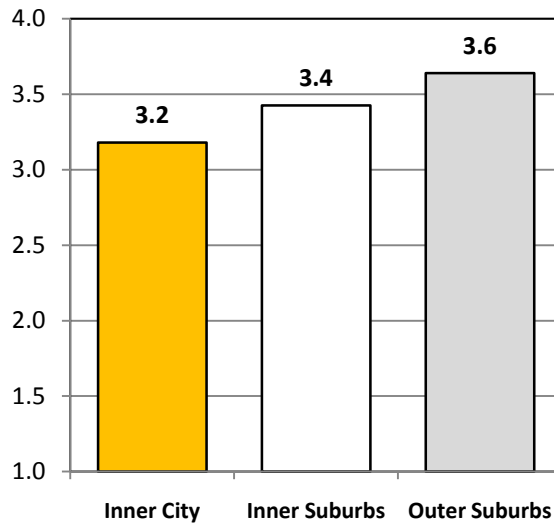

Dwelling Percentage of Toronto CMA's Inner City, Inner Suburbs and Outer Suburbs 1971 and 2006

Toronto Census
Metropolitan Area = 100%

1971

775,000
dwellings

2006

1.8 million
dwellings

- Inner City**
(former City of Toronto)
- Inner Suburbs**
(former cities of Scarborough, North York, Etobicoke, York, East York)
- Outer Suburbs**
(the "905 Region" adjacent to the City of Toronto and

Persons Per Dwelling of Toronto CMA's Inner City, Inner Suburbs and Outer Suburbs 1971 and 2006

CMA = Census
Metropolitan Area

1971

Toronto CMA
3.4 persons
per dwelling

2006

Toronto CMA
2.8 persons
per dwelling