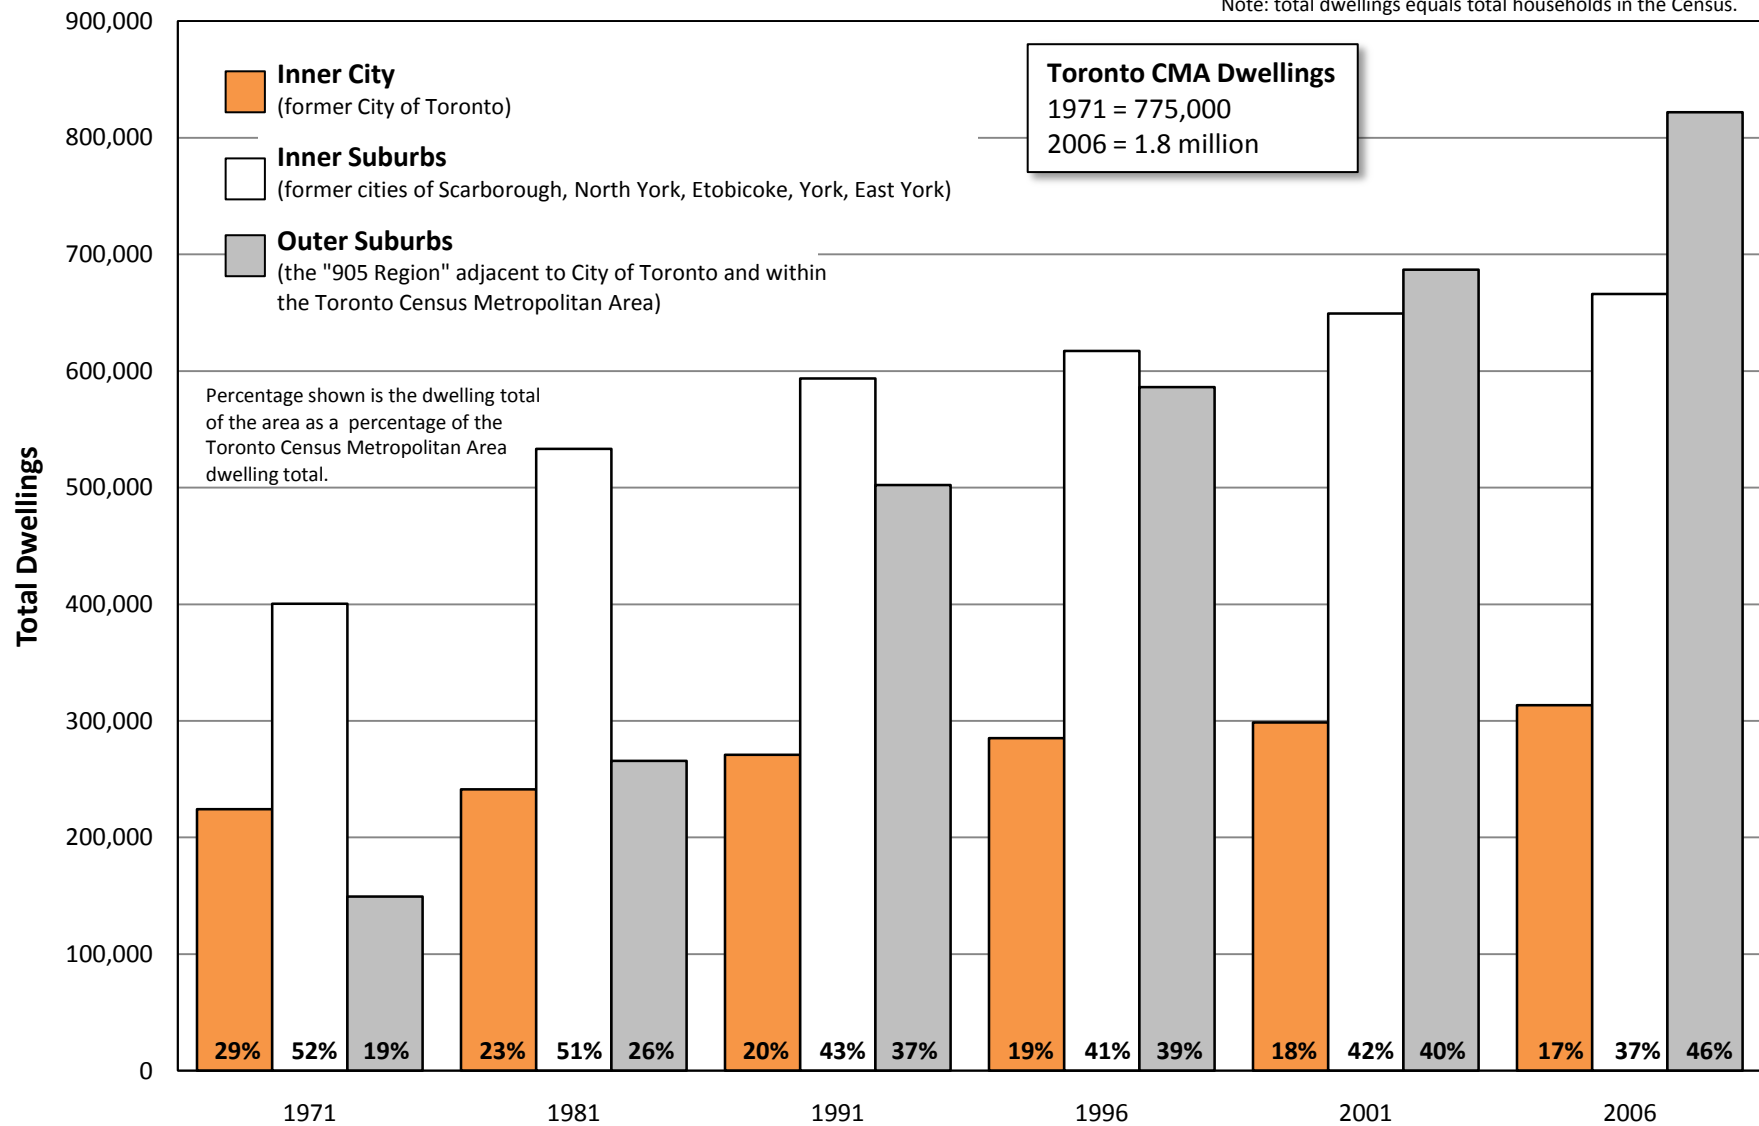

Total Population of Toronto CMA's Inner City, Inner Suburbs and Outer Suburbs 1971-2006

Total Dwellings of Toronto CMA's Inner City, Inner Suburbs and Outer Suburbs 1971-2006

Note: total dwellings equals total households in the Census.