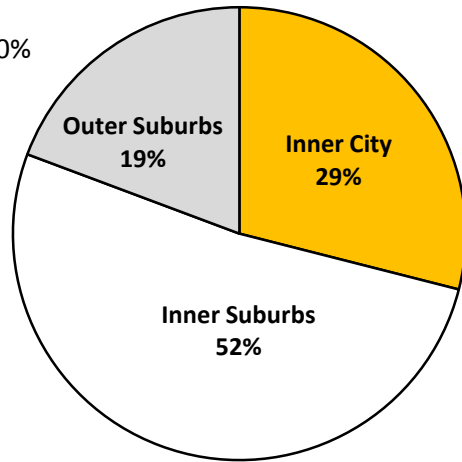

Dwelling Percentage of Toronto CMA's Inner City, Inner Suburbs and Outer Suburbs 1971 and 2006

Toronto Census
Metropolitan Area = 100%

1971

775,000
dwellings