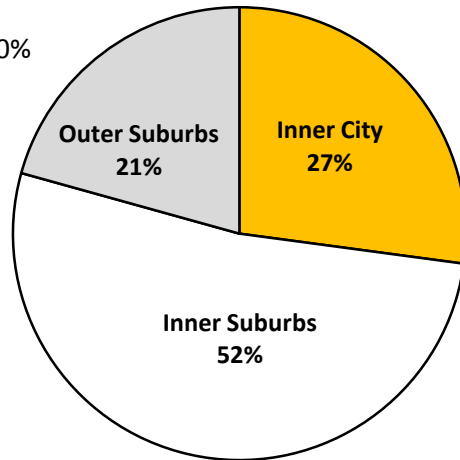

Population Percentage of Toronto CMA's Inner City, Inner Suburbs and Outer Suburbs 1971 and 2006

Toronto Census
Metropolitan Area = 100%

1971
2.6 million
people