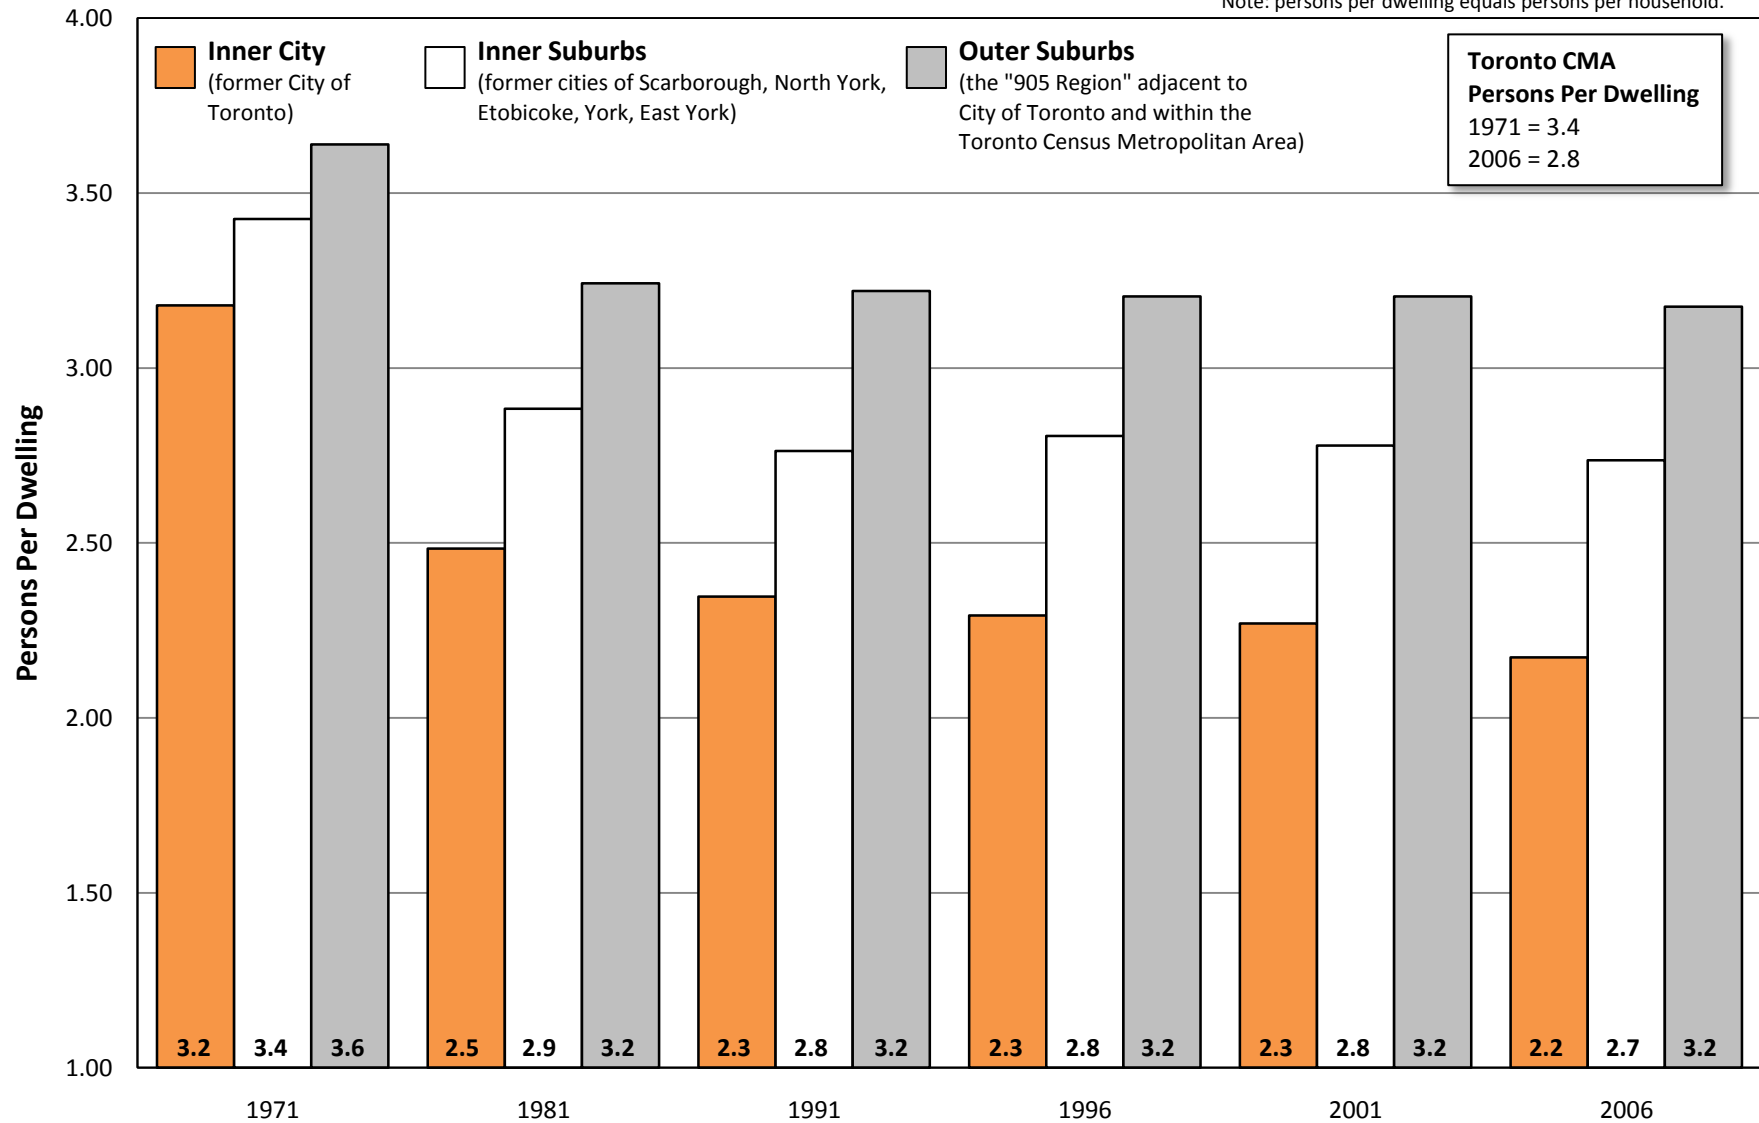

Total Population of Toronto CMA's Inner City, Inner Suburbs and Outer Suburbs 1971-2006

Total Dwellings of Toronto CMA's Inner City, Inner Suburbs and Outer Suburbs 1971-2006

Note: total dwellings equals total households in the Census.

Persons Per Dwelling, Toronto CMA's Inner City, Inner Suburbs and Outer Suburbs 1971-2006

Note: persons per dwelling equals persons per household.

Total Population of Toronto CMA's Inner City, Inner Suburbs and Outer Suburbs 1971-2006

2006
5.1 million
people

- Inner City**
(former City of Toronto)
- Inner Suburbs**
(former cities of Scarborough, North York, Etobicoke, York, East York)
- Outer Suburbs**
(the "905 Region" adjacent to the City of Toronto and

- Inner City**
(former City of Toronto)
- Inner Suburbs**
(former cities of Scarborough, North York, Etobicoke, York, East York)
- Outer Suburbs**
(the "905 Region" adjacent to the City of Toronto and