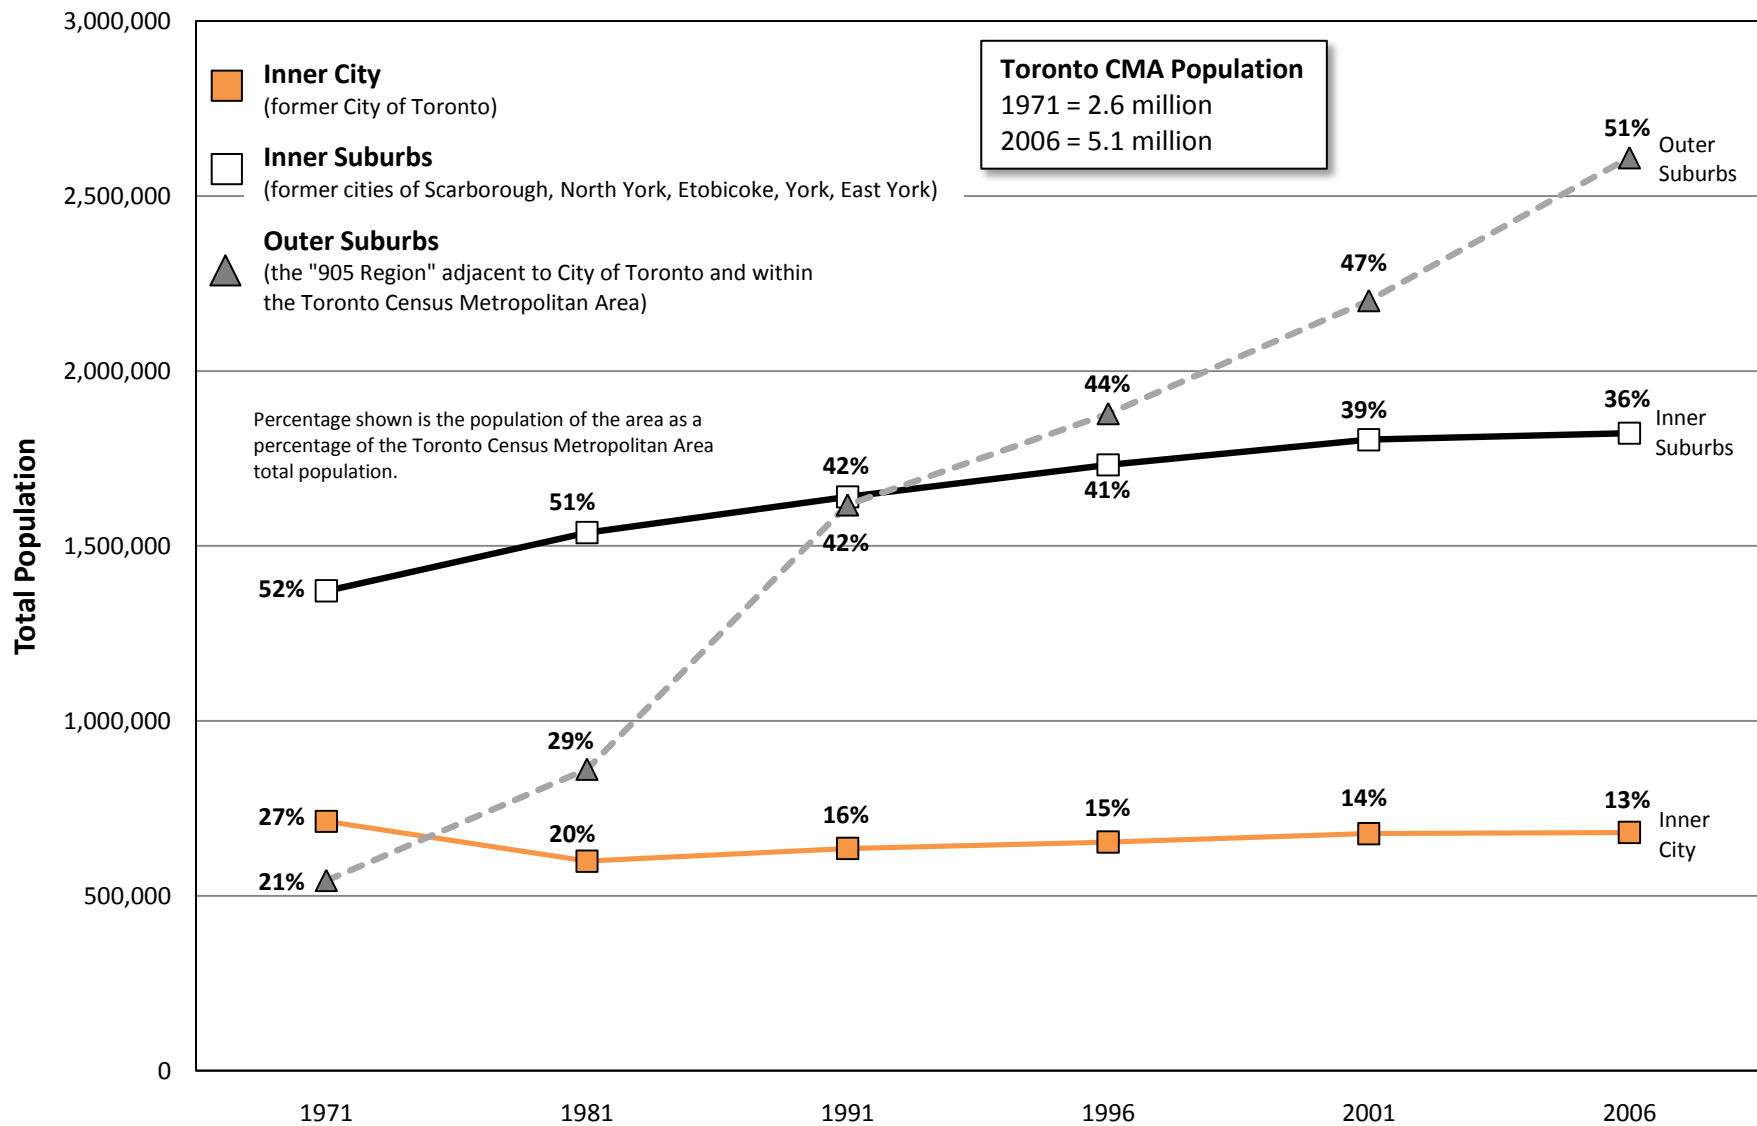

Total Population of Toronto CMA's Inner City, Inner Suburbs and Outer Suburbs 1971-2006

Total Dwellings of Toronto CMA's Inner City, Inner Suburbs and Outer Suburbs 1971-2006

Note: total dwellings equals total households in the Census.

Persons Per Dwelling, Toronto CMA's Inner City, Inner Suburbs and Outer Suburbs 1971-2006

Note: persons per dwelling equals persons per household.

Total Population of Toronto CMA's Inner City, Inner Suburbs and Outer Suburbs 1971-2006

2006
5.1 million
people

- Inner City**
(former City of Toronto)
- Inner Suburbs**
(former cities of Scarborough, North York, Etobicoke, York, East York)
- Outer Suburbs**
(the "905 Region" adjacent to the City of Toronto and