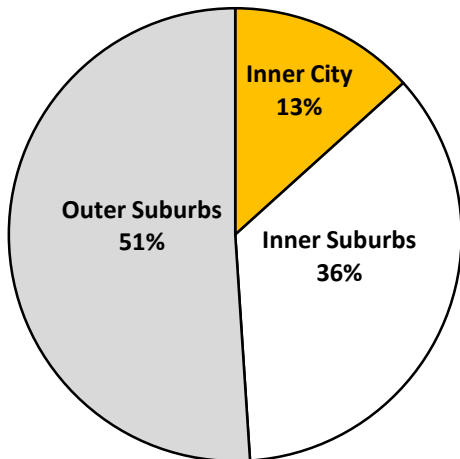

2006
5.1 million
people