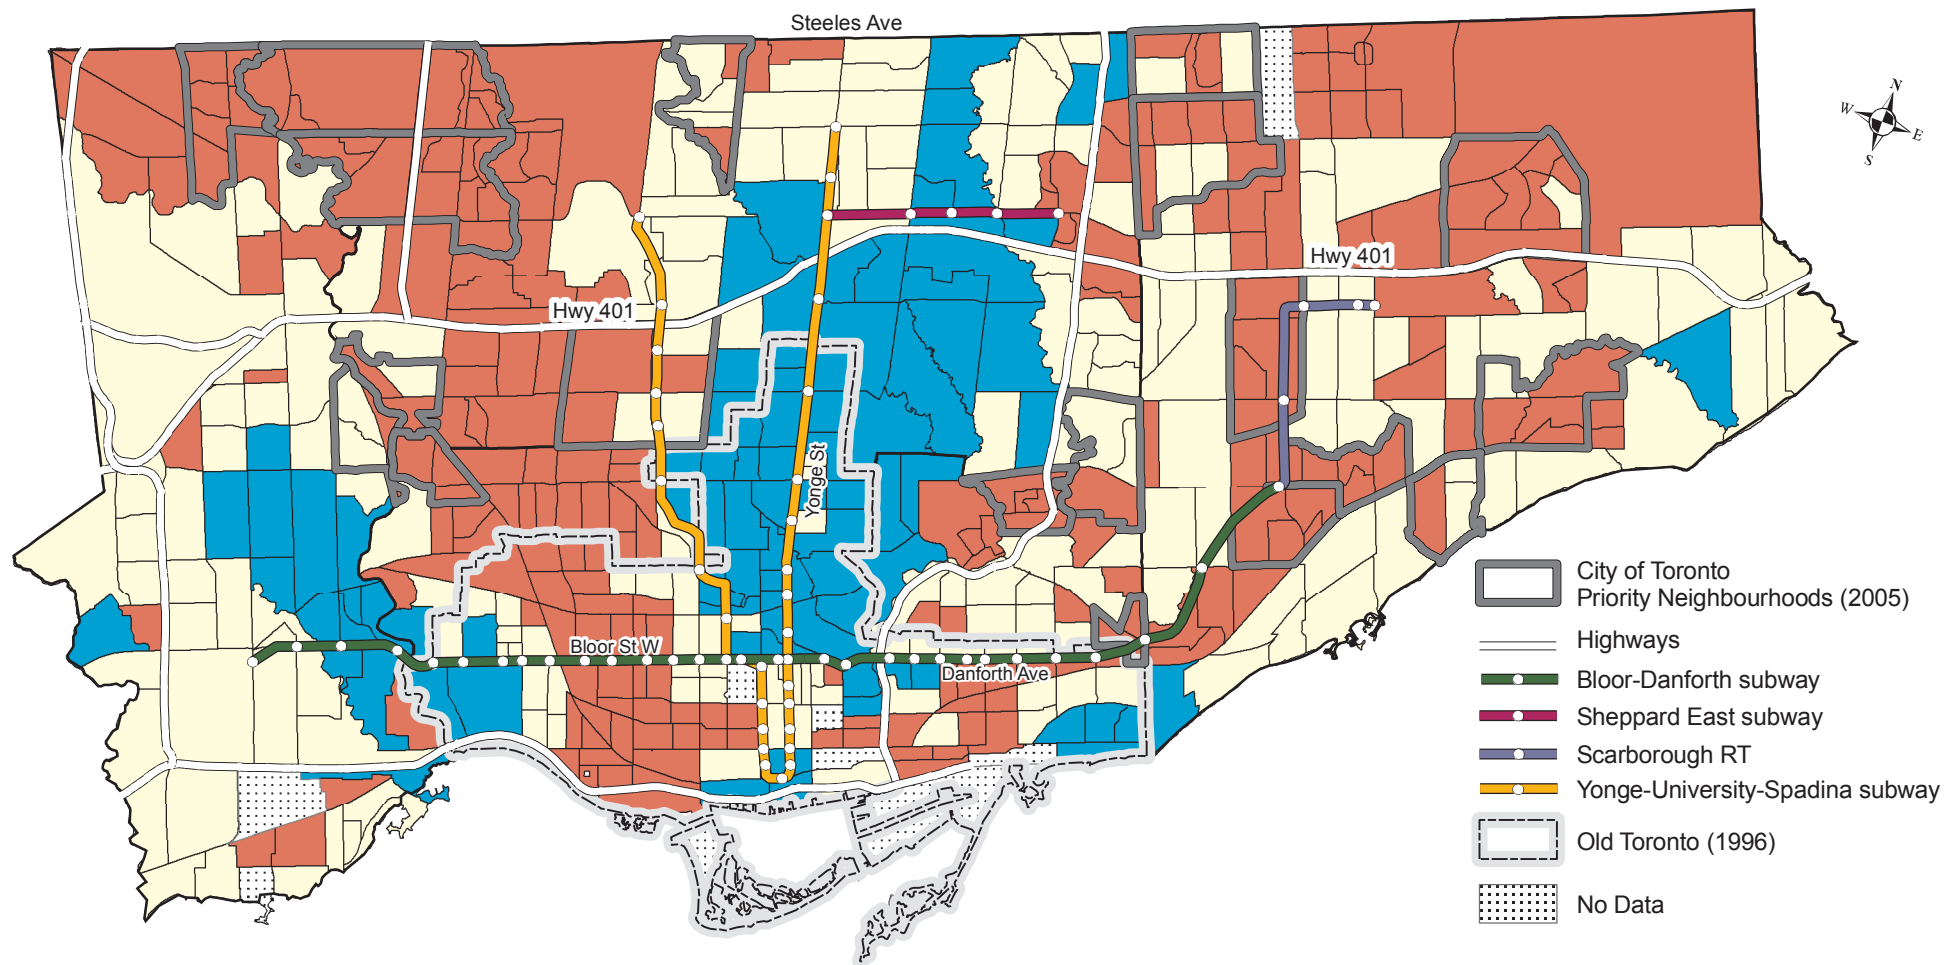

# Average Individual Income, City of Toronto, 1995

Average Individual Income from all sources, 15 Years and Over, Census Tracts

5 2.5 0 5 Kilometers

## Census Tract Average Individual Income compared to the Toronto CMA Average

- High - More than 20% Above
- Middle Income - 20% Below to 20% Above
- Low - More than 20% Below

Note: Census Tract 2001 boundaries shown. There were 527 Census Tracts in 2001.